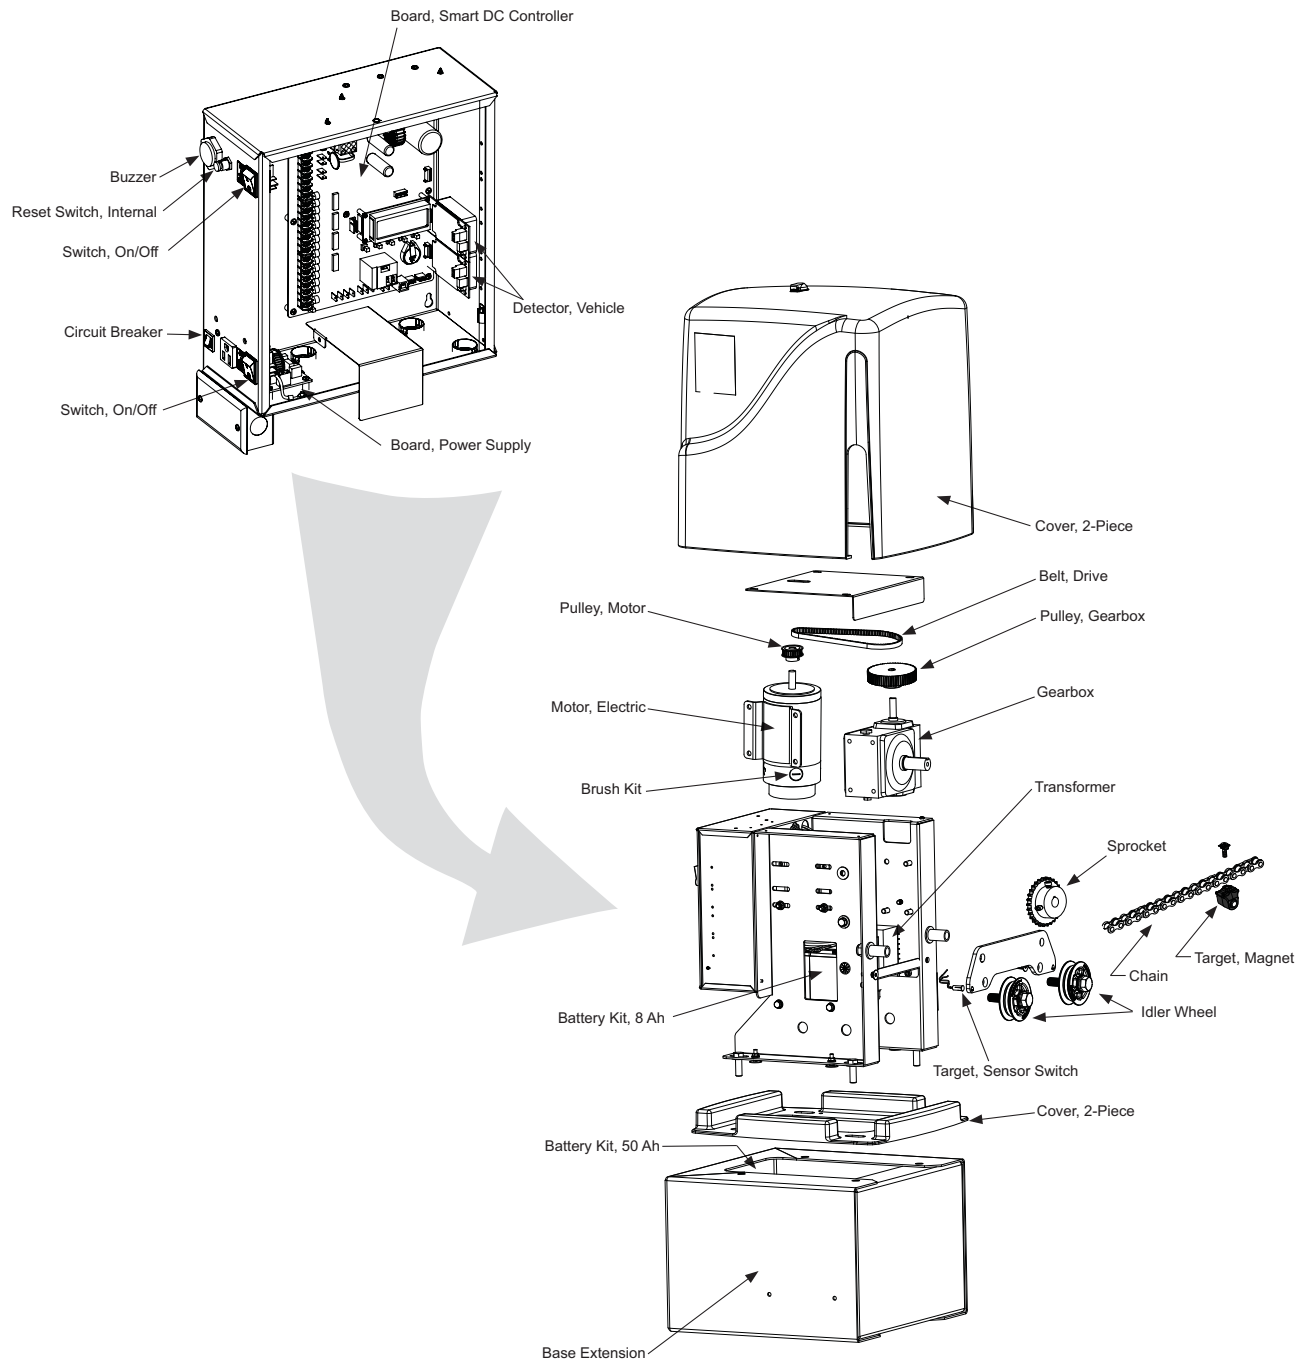

Parts & Limited Warranty

SLIDESMART PARTS IN PRICE BOOK

SLIDESMART PARTS LIST

Part Name	Part Number	SlideSmart Models
Base Extension	MX002094	all
Battery Kit, 50AH, Replacement	MX002013	all
Battery Kit, 8AH, Replacement	MX002008	all
Belt, Drive, SlideSmart DC 10F	MX002107	SlideSmart 10F
Belt, Drive, SlideSmart DC 15	MX002106	SlideSmart 15
Board, Power Supply, 115/230VAC	MX001766	AC only
Board, Smart DC Controller	MX001457	all
Brush Kit, 24VDC Motor	MX001920	all
Buzzer, Piezo	MX001036	all
Circuit Breaker, 15 Amp	MX001760	Solar only
Circuit Breaker, 3 Amp	MX001762	AC only
Cover, 2-Piece, SlideSmart	MX002115	all
Detector, Vehicle, HY-5A	MX000041	all
Gearbox, SlideSmart	MX002210	all
Idler Wheel, #40 Roller Chain Guide	MX002181	all
Motor, Electric, 24VDC, SlideSmart	MX001995	all
Pulley, Gearbox, 36T	MX001404	SlideSmart 10F
Pulley, Gearbox, 60T	MX002076	SlideSmart 15
Pulley, Motor	MX001403	all
Reset Switch, Internal	MX002124	all
Sprocket, #40 Roller Chain	MX002211	all
Switch, On/Off	MX001761	all
Target, Magnet, SlideSmart	MX002087	all
Target, Sensor Switch, SlideSmart	MX002085	all
Transformer, 115/230VAC	MX001682	AC only