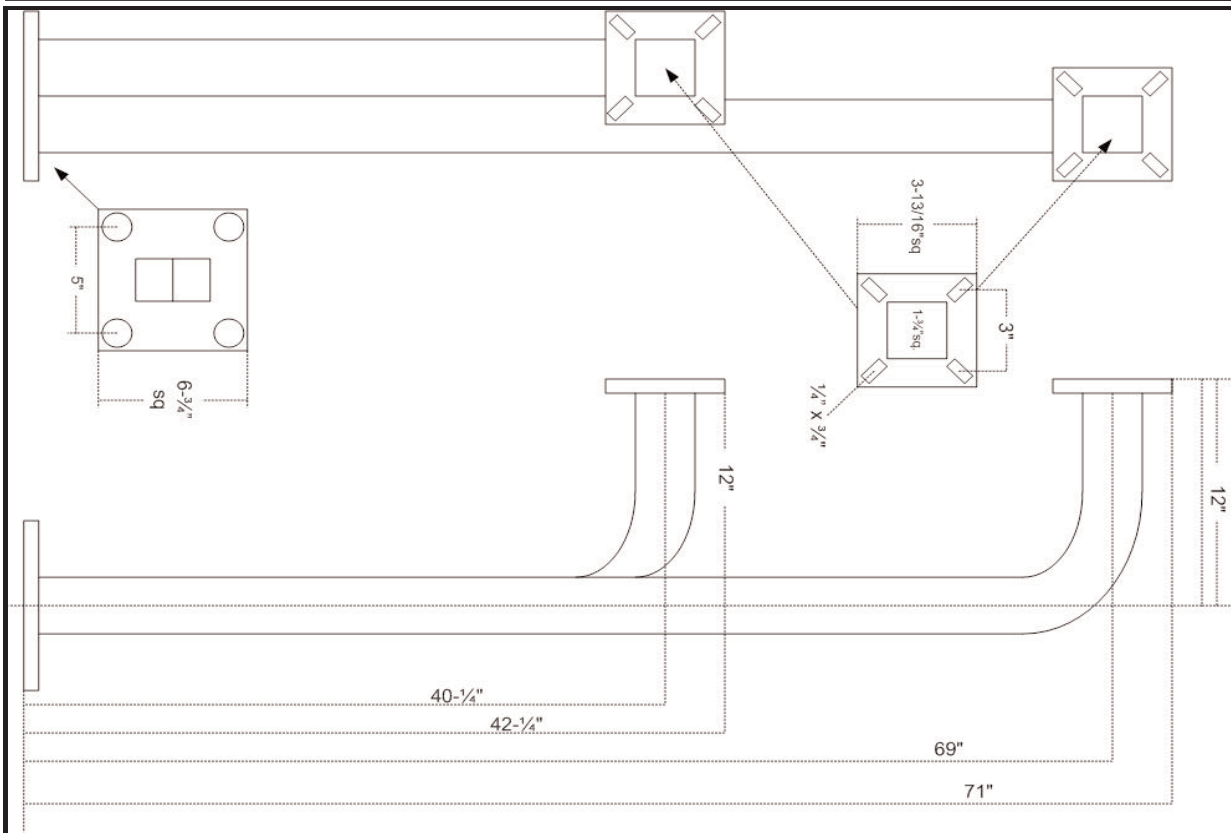

18-003 Dual Height Pedestal