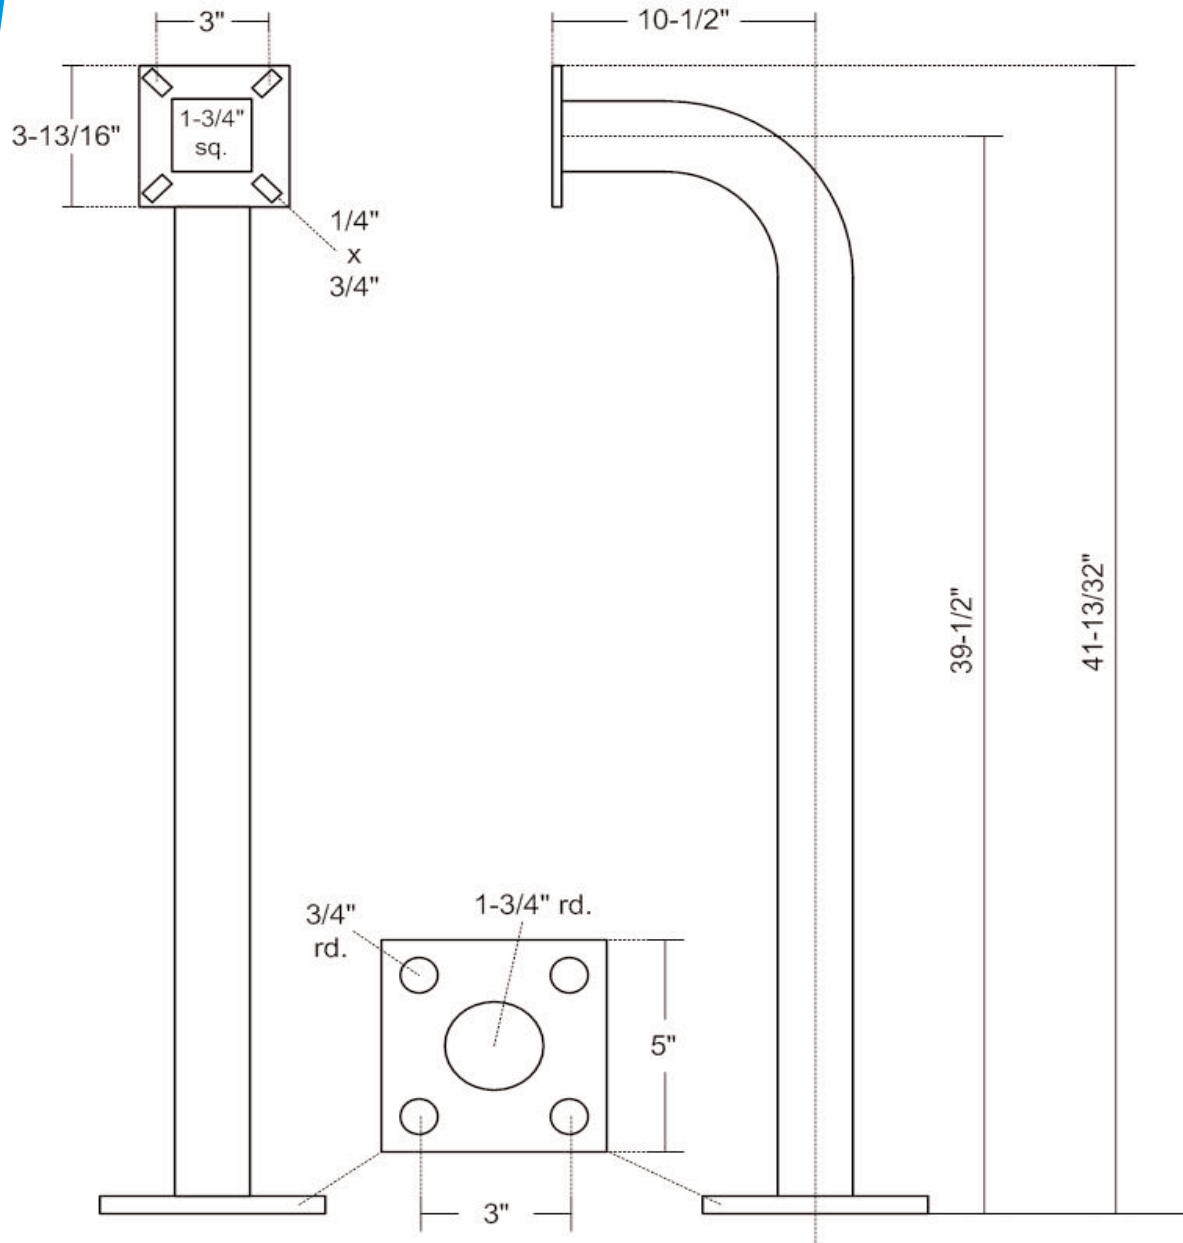

### 18-001 Gooseneck Pedestal

12 Gauge powder coated faceplate 18-001 & 18-003

14 Gauge powder coated tube 18-001 & 18-003

3/16 powder coated baseplate 18-001 & 18-003

American Access Systems, Inc.

YOUR PARTNER IN ACCESS CONTROL

# Pedestals

18-011 Direct burial Pedestal

18-003 Dual Height Pedestal

Distributed by: